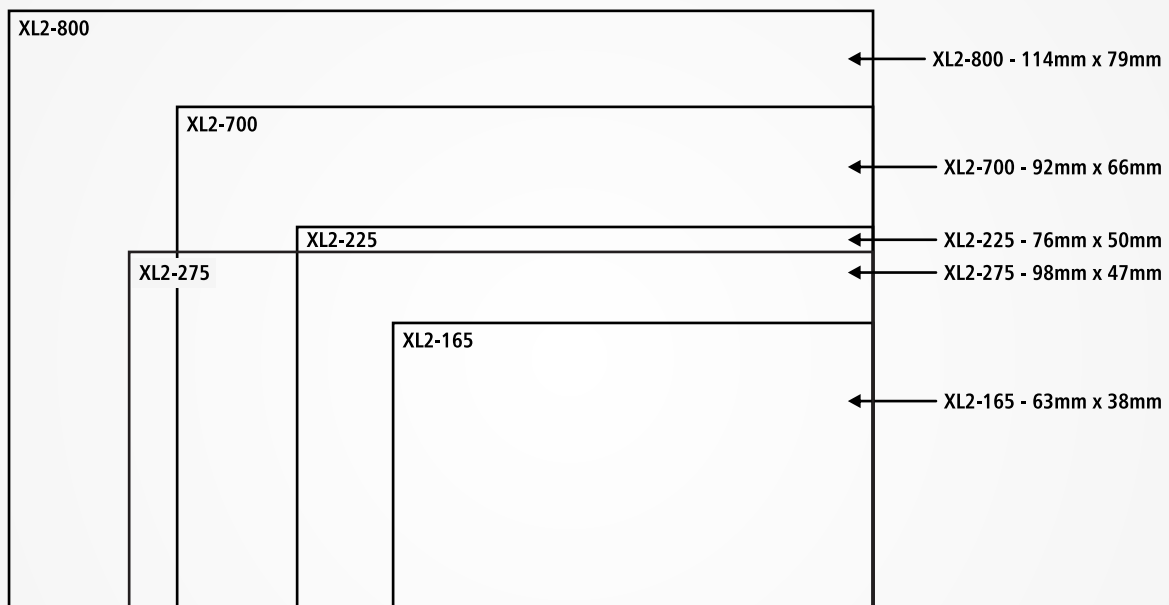

MOST COMMON PRE-INKED STAMPS

Please note that prices below are subject to change without notice, are in Canadian Dollars and exclude possible tax.

| | | |
|-------------------|-------------------|--------------------|
| XL2-75 = \$27.47 | XL2-165 = \$47.32 | XL2-700 = \$103.25 |
| XL2-115 = \$30.10 | XL2-225 = \$74.67 | XL3-720 = \$57.10 |
| XL2-125 = \$35.09 | XL3-245 = \$50.14 | XL2-750 = \$101.27 |
| XL2-145 = \$37.19 | XL2-275 = \$85.43 | XL2-800 = \$134.96 |