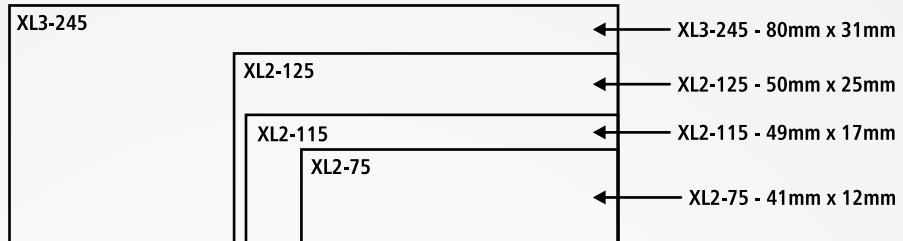

Custom

STAMP & ENGRAVING LTD.

info@rstamp.com • www.rstamp.com

163 LANGFORD ST. VICTORIA, B.C. V9A 3B8

PH: 250-383-6171 1-800-667-8779

FX: 250-383-1315 1-800-240-1315

Pre-Inked Stamps

-Sizes & Prices

MOST COMMON PRE-INKED STAMPS

Please note that prices below are subject to change without notice, are in Canadian Dollars and exclude possible tax.

XL2-75 = $27.47	XL2-165 = $47.32	XL2-700 = $103.25
XL2-115 = $30.10	XL2-225 = $74.67	XL3-720 = $57.10
XL2-125 = $35.09	XL3-245 = $50.14	XL2-750 = $101.27
XL2-145 = $37.19	XL2-275 = $85.43	XL2-800 = $134.96

All Pre-Inked stamps are available in these colors: