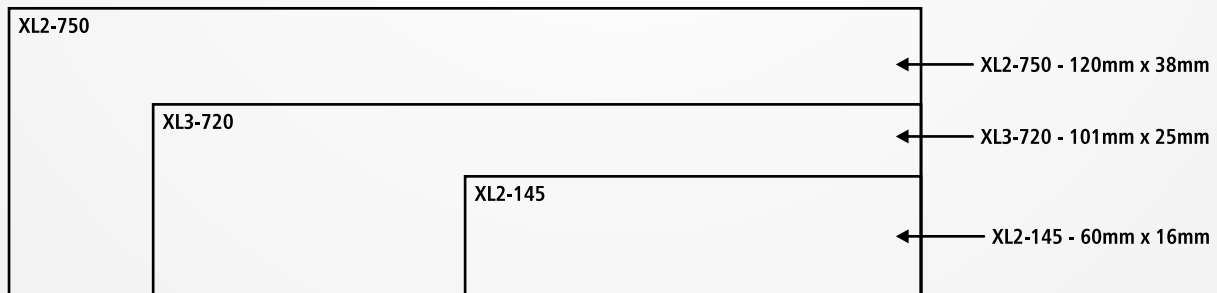

Custom

STAMP & ENGRAVING LTD.

info@rstamp.com • www.rstamp.com

163 LANGFORD ST. VICTORIA, B.C. V9A 3B8

PH: 250-383-6171 1-800-667-8779

FX: 250-383-1315 1-800-240-1315

Pre-Inked Stamps

-Sizes & Prices

MOST COMMON PRE-INKED STAMPS

Please note that prices below are subject to change without notice, are in Canadian Dollars and exclude possible tax.

XL2-75 = $27.47	XL2-165 = $47.32	XL2-700 = $103.25
XL2-115 = $30.10	XL2-225 = $74.67	XL3-720 = $57.10
XL2-125 = $35.09	XL3-245 = $50.14	XL2-750 = $101.27
XL2-145 = $37.19	XL2-275 = $85.43	XL2-800 = $134.96

All Pre-Inked stamps are available in these colors: